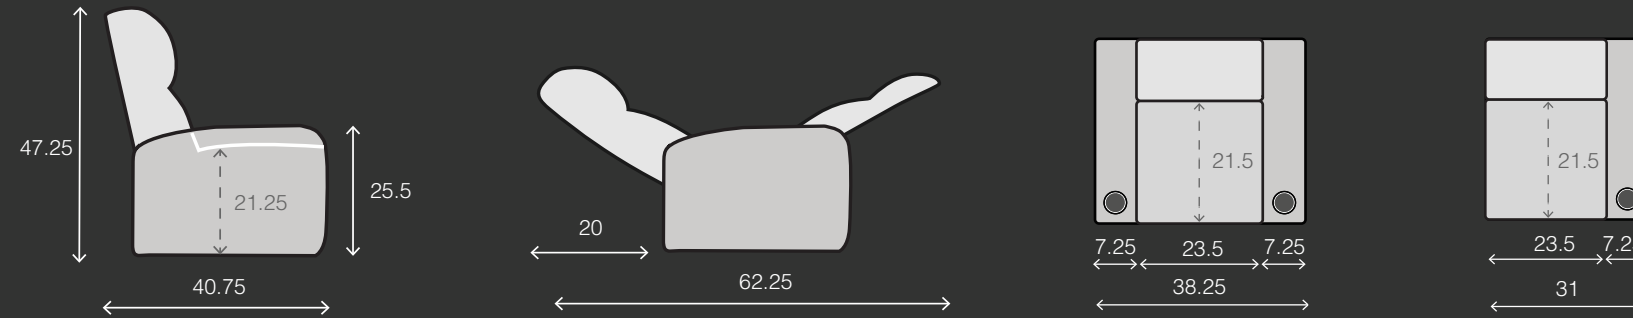

INCREASED BLOOD CIRCULATION

Your heart is aligned with your feet in the zero-gravity position, providing more oxygen to your blood and aids in circulation.

REDUCES PAIN

With the strain of gravity reduced, your back and neck will reset providing relief from pain and tension.

HEART FRIENDLY

The zero-gravity position reduces pressure off the heart, allowing for increased blood flow throughout the body.

DESIGNED BY NASA

The zero-gravity position suspends your body in a neutral position, causing deep relaxation and healing on a physical and mental level.

ZERO GRAVITY | HEAT & MASSAGE SYSTEM | POWER LUMBAR | POWER HEADREST | POWER BACKREST | POWER FOOTREST

RECLINER
38.25 W x 40.75 D x 47.25 H

ROW OF 2
69.25 W x 40.75 D x 47.25 H

ROW OF 3
100.25 W x 40.75 D x 47.25 H

ROW OF 4
131.25 W x 40.75 D x 47.25 H

THE OCTANE SEATING DIFFERENCE

All zero-gravity models offer dual independent motors, wellness benefits and many other features.

HEAT & MASSAGE

Experience three modes of air cell massage with soothing heat therapy.